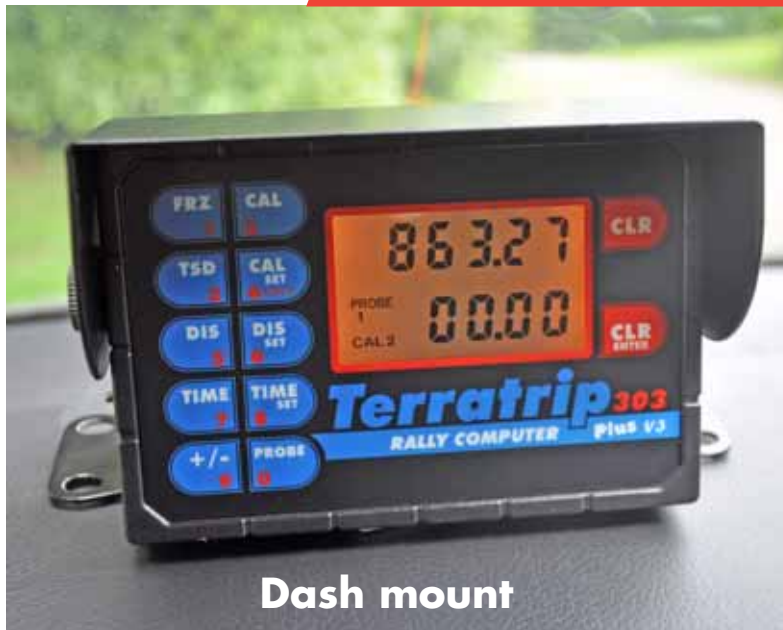

TERRA TRIP

Terratrip

Bracket

T009

Dash mount

Window mount

Terratrip fixing bracket for all 202 and 303 models. The brackets comes complete for suction cups window mount, or permanent dashboard fixing.

The bracket is made from aluminium and has a black powder coat finish. The kit has various options. In its basic form you can remove the sun visor and bolt the bracket to your dashboard, adding the sun visor if required. For ease of removal from your car you can fix the bracket to the cars windscreen using the four suction cups. All these items are included with the bracket.

When you buy Terratrip, you are buying a thoroughbred, race proven product - trusted by world leaders in rally motorsport.

FEATURES

- **Compatible with all 202 and 303 models**
- **Universal fixing**
- **Suction cup window mount**
- **Dashboard mount**
- **Display viewing angle adjustable**
- **Removable sun Visor**